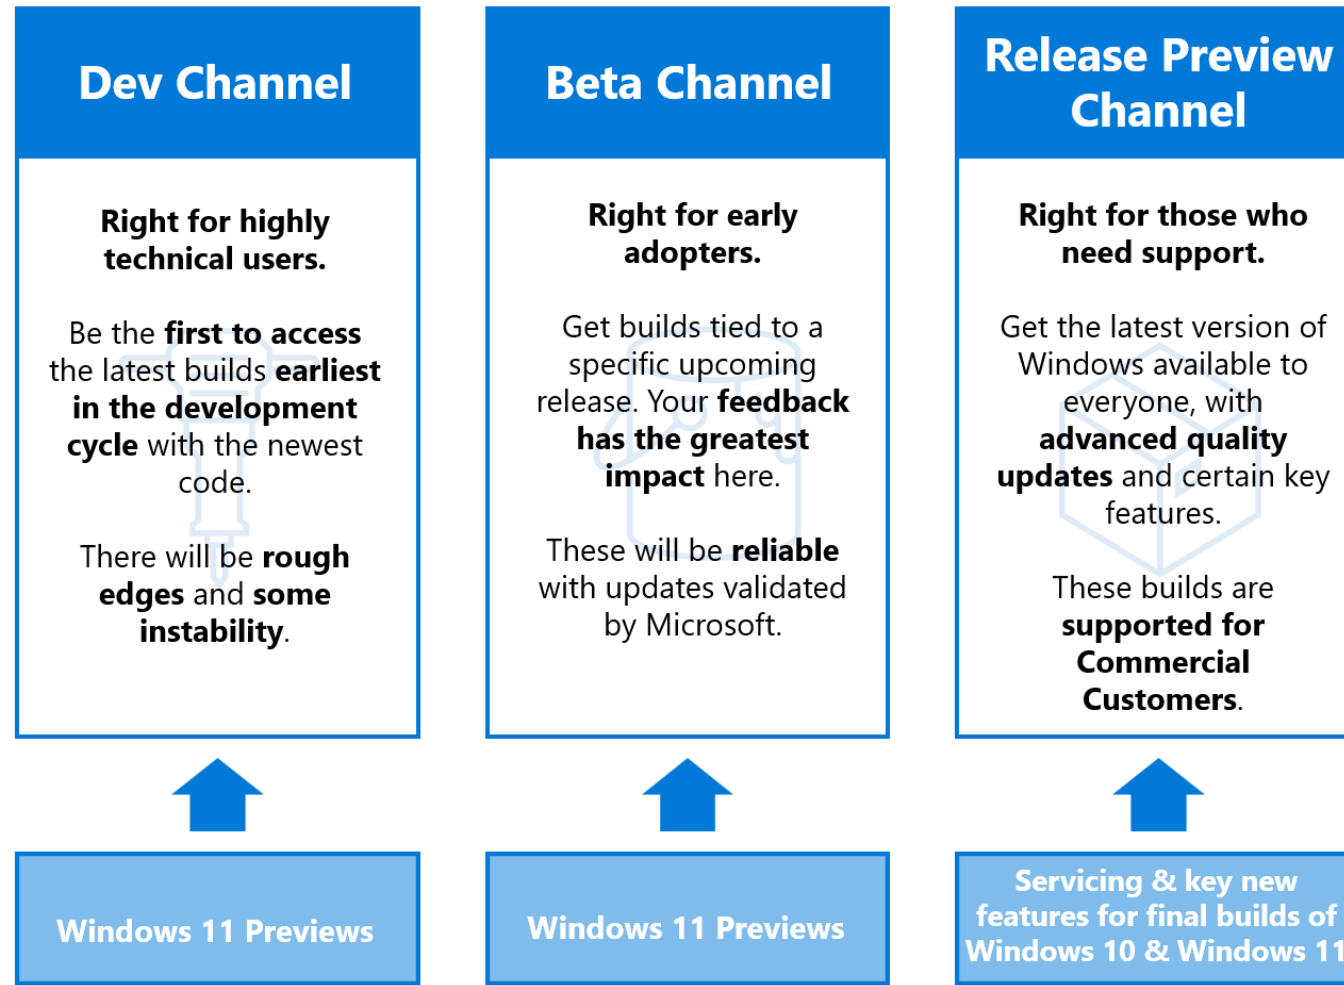

From Rings to Channels